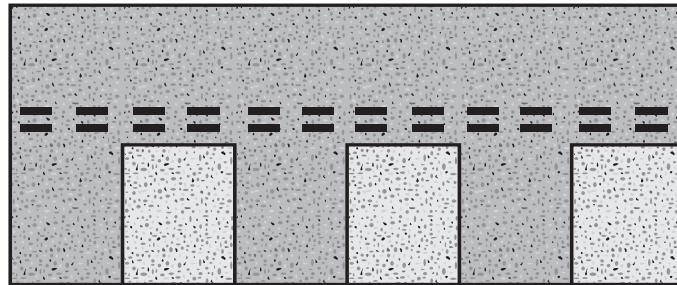

Length: 42" / 1000.1 mm
Width: 14" / 355.6 mm

Exposure: 6" / 152.4 mm
Shingles Per Bundle: 20

ASTM

- D7158, Class H Wind Resistance, Passed at 150 mph
- D6381, Uplift Resistance
- D3018, Type 1
- D3161, Class F, Tested at 110 mph
- D3462, As Manufactured
- E108, Class A Fire Resistance